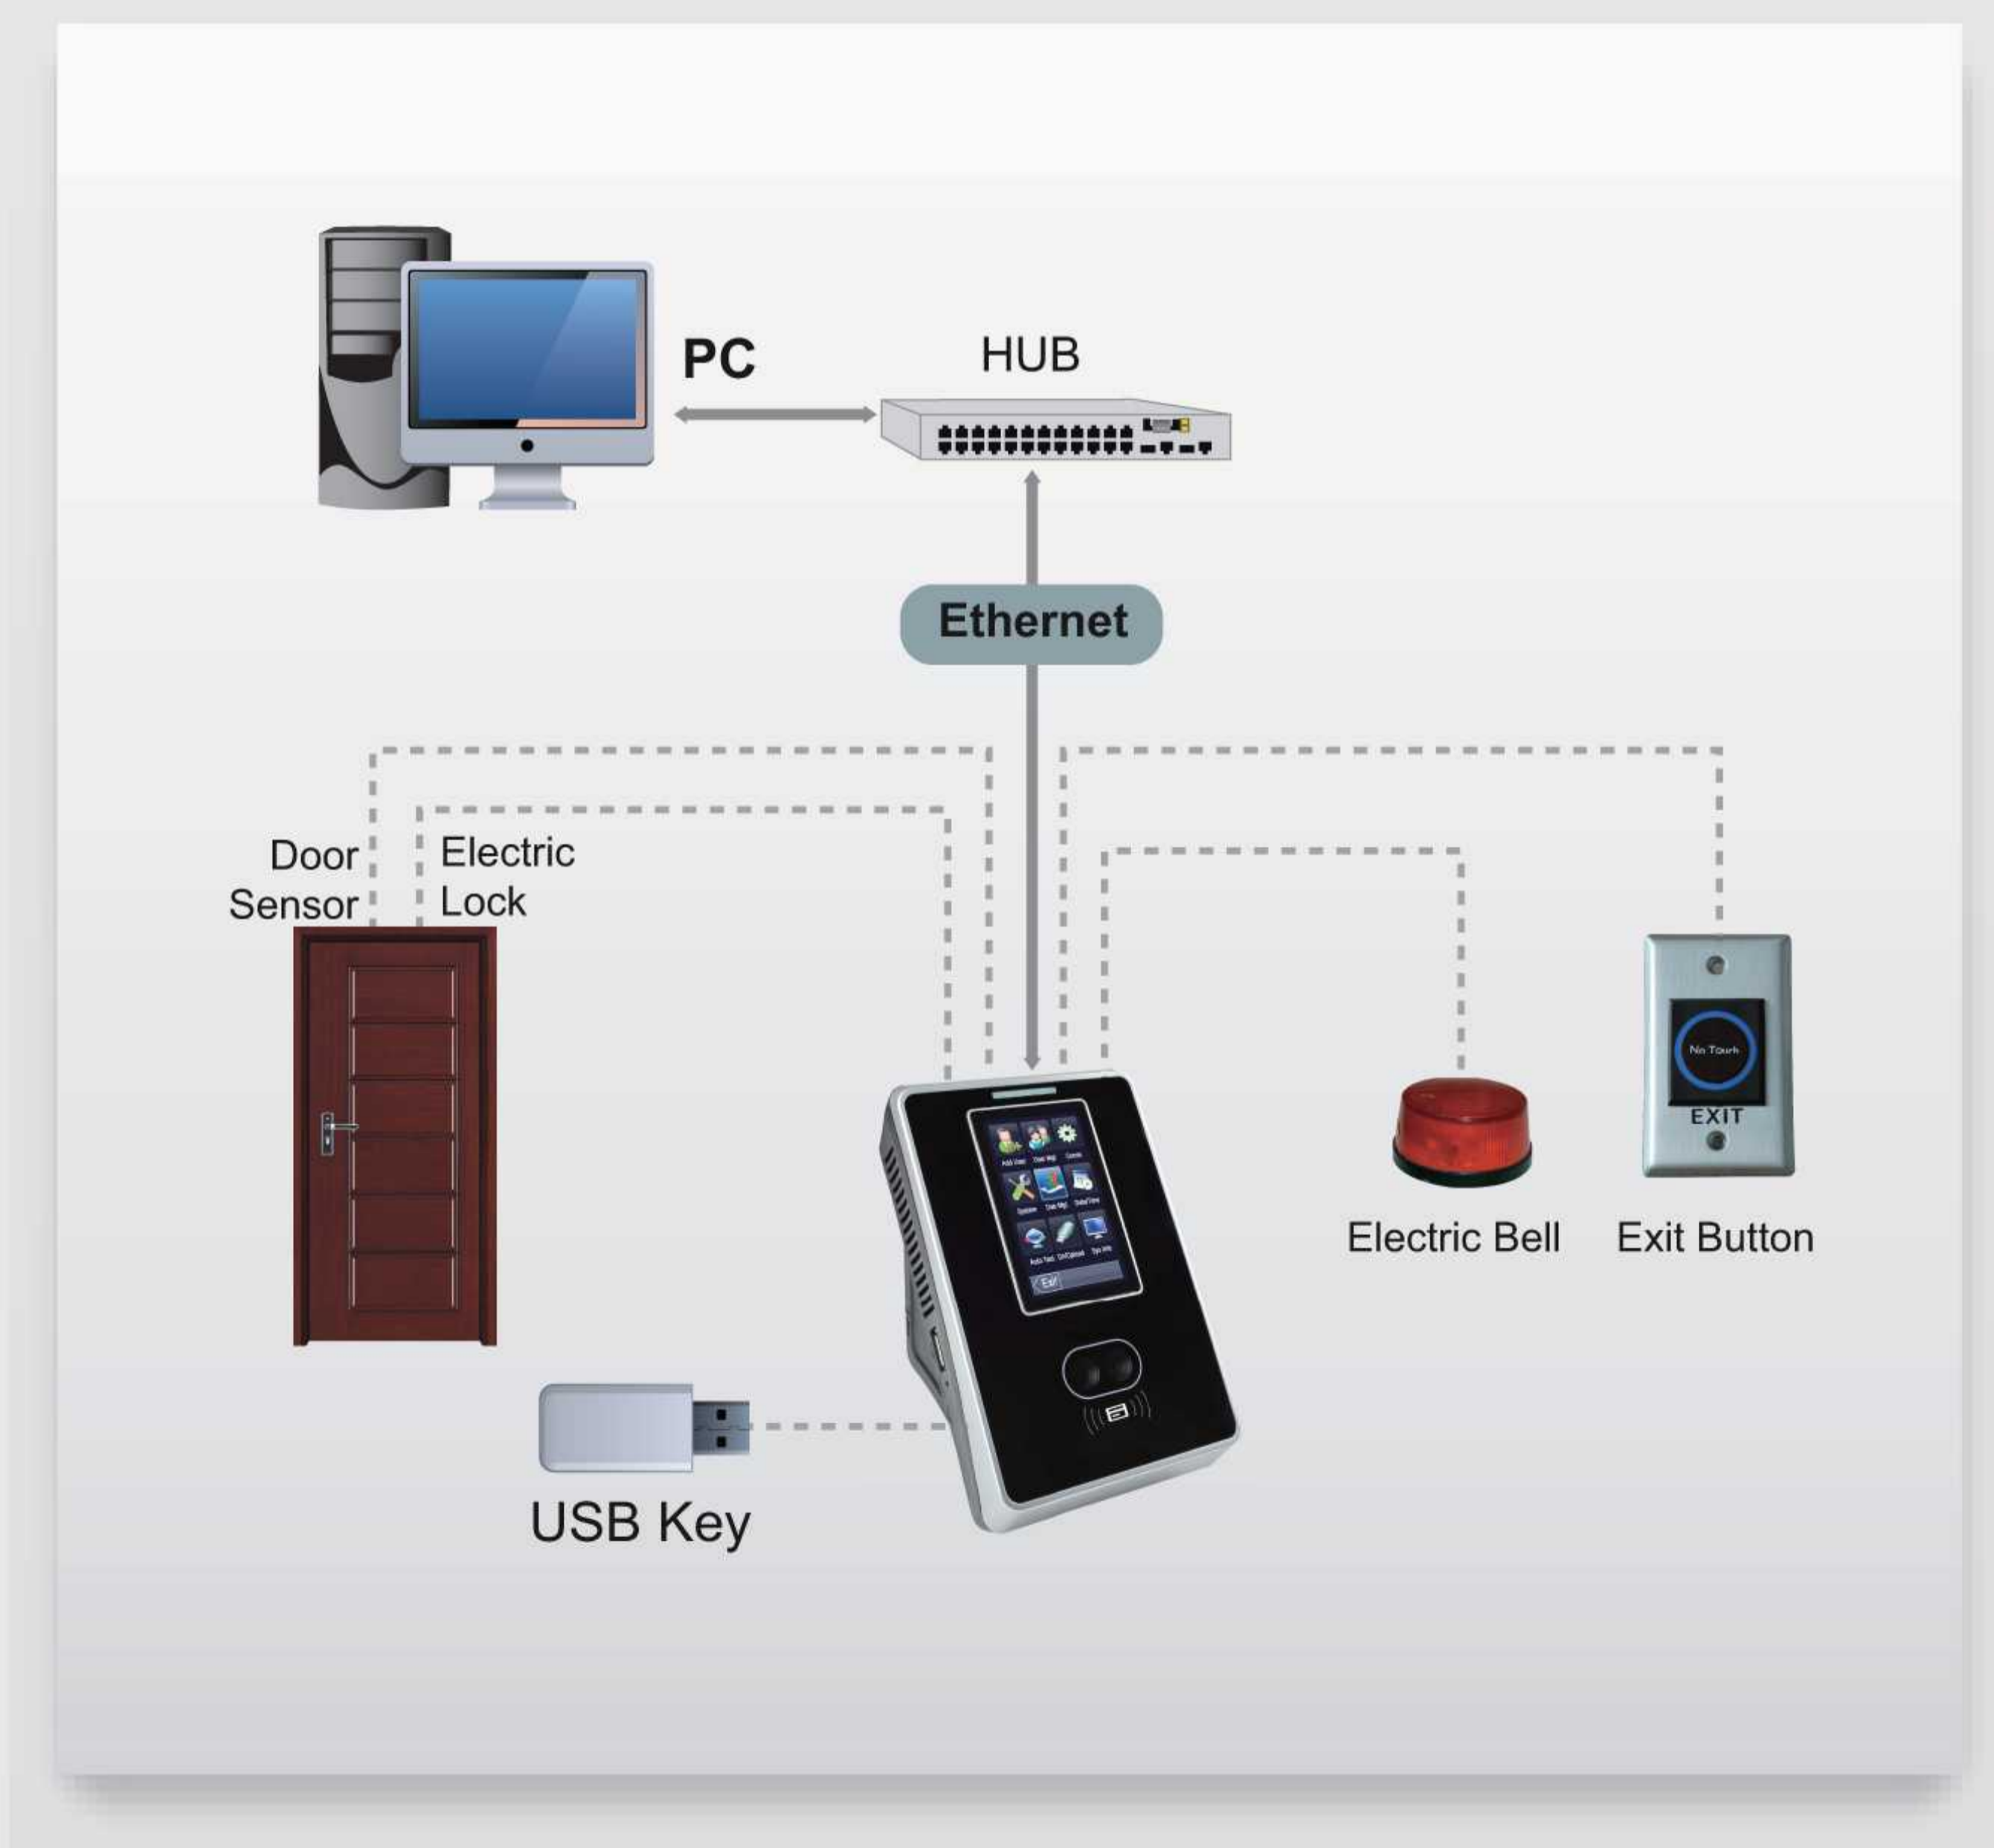

### Introduction

AC-VF380 is a face identification T&A terminal with simple access control functions, which can connect with 3rd party electric lock, door sensor, and exit button. Face, PIN and RFID recognition modes are available. AC-VF380 captures the relative position, size, and shape of the user's eyes, nose, cheekbones, and jaw features to ensure accuracy of the identification. All the settings can be easily done on 3-inch TFT touch screen. With a AC-VF380 you can manage your workforce and access control efficiently.

## Features:

- \* Elegant ergonomic design.
- \* Ethernet and USB host communication.
- \* 3-inch TFT touch screen, T9 Input, and 9 Digit User ID.
- \* Infra-red optical system enables user-identification in poorly lit environment.
- \* Optional with Mifare card module.
- \* Professional face identification algorithm.
- \* 3rd party electric lock, door sensor, and exit button.

## Specifications:

Display	3-inch Touch Screen
Face Capacity	800(Standard)/1200(Optional)(1:N)
ID Card Capacity	10,000
Logs Capacity	100,000
Communication	Ethernet and USB Host
Standard Functions	ID card, Automatic Status Switch, Self-Service Query, Work Code, T9 Input, 9 Digit User ID, DST, Scheduled-bell, 3rd Party Electric Lock, Door Sensor, Exit Button and Short Message.
Optional Function	Mifare Card
Power Supply	12V/1.5A
Verification Speed	≤1S
Operating Temperature	0°C-45°C
Operating Humidity	20%-80%
Dimensions	104.7*160*36 mm (L*H*D)