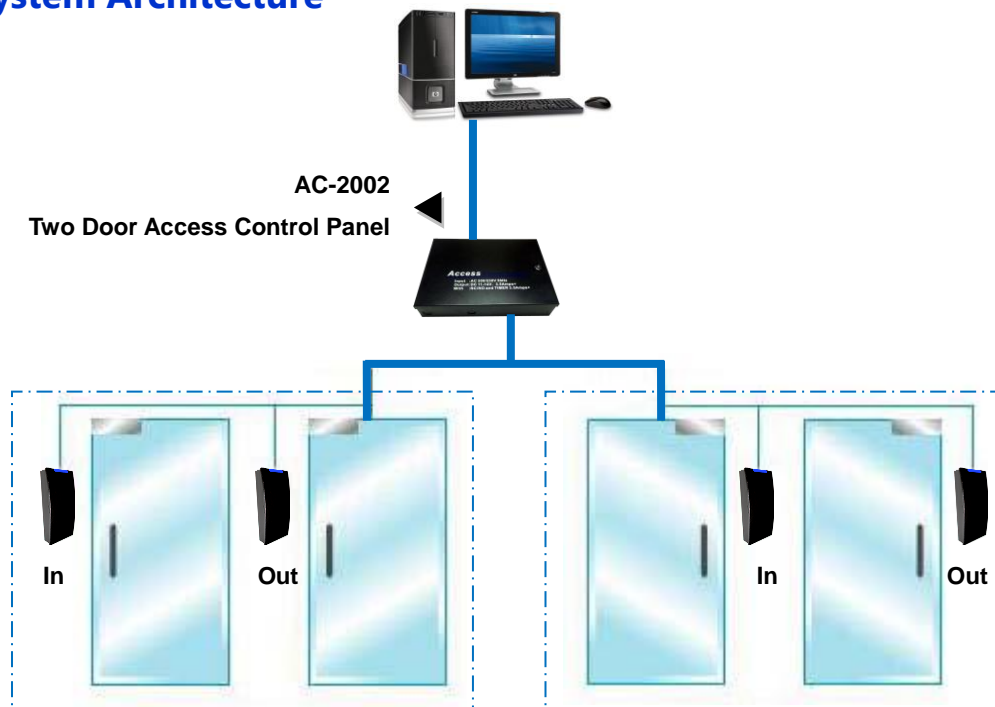

AC-2002 Two Door Access Control Panel

Open door in remote distance	Yes
Inter block	Yes
Anti pass back and tail	Yes
Multi-card open door	Yes
Open long time at specified time	Yes
Electronic map	Yes
Urgency locking	Yes
First card unlocking	Yes
Unlock based on internal and external validation	Yes
Keypad (card+passwor, supper password)	Yes

System Architecture

* Take AC-2002 as an example

社名 / 新光 株式会社
SK-COMPANY CO.,LTD

本社所在地 / 〒173-0032
東京都板橋区大山西町 2-3 SKビル 1F

TEL / +81-8032785551
FAX / +81-33972-0689

Distributor: